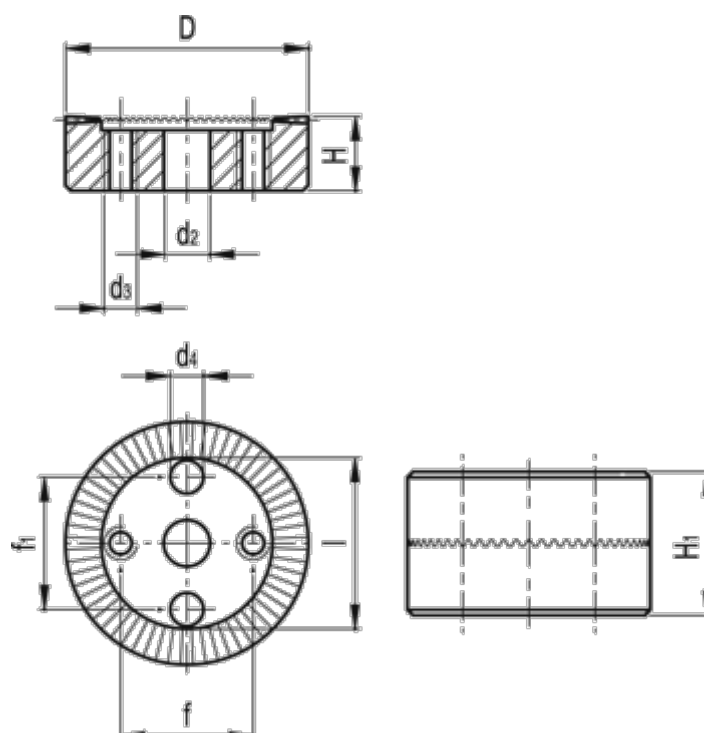

Article number: 206575313

Description: E+G Serrated locking plate
GN 187.4-22-48-D-NI

Measures

D	= 22	l	= 15.5
d	= M4	Number of teeth	= 48
d1	= 3.2	Weight (g)	= 15
d4 H11	= 3		
f	= 12		
f1	= 12		
H +/-0.9	= 6.5		
H1	= 13		